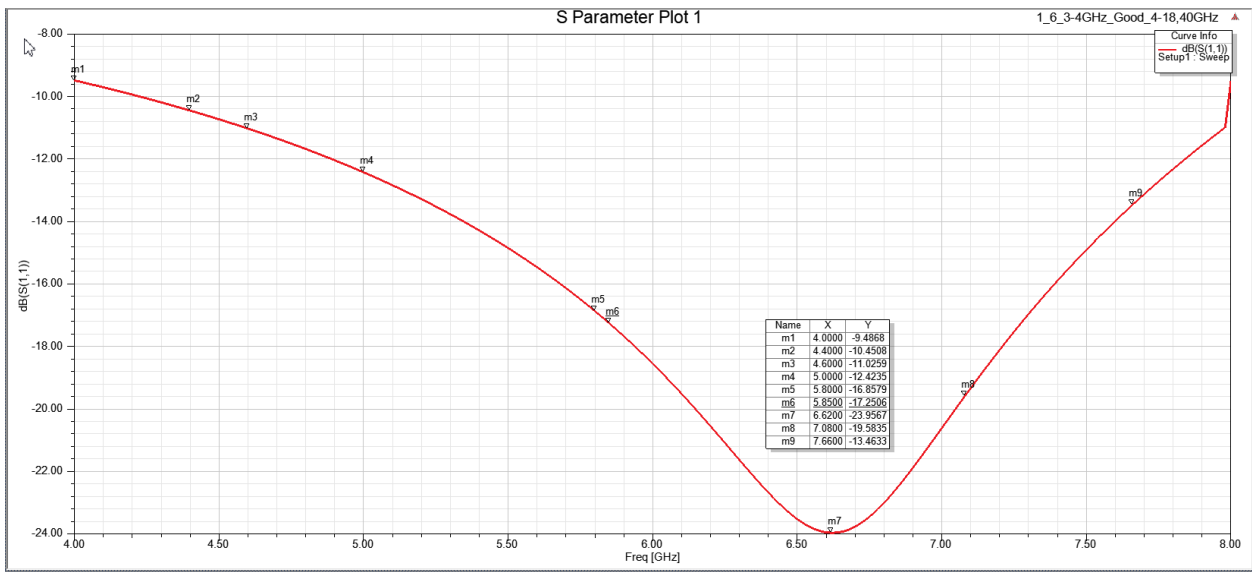

Horn Antenna

HA-4-8-X-X

C-Band Horn Antenna

Max: 12.3
12.5
0.0
-12.5
-25.0
-37.5
Min: -34.2

dB(GainTotal)

0
13 Theta (deg)

240
120
13
120
Phi (deg)

Report: 1_Horn_340_580 - 1_6_3-4GHz_Good_4-18,40GHz - New Report - New Tr... X

Context

Solution: Setup1 : LastAdaptive

Geometry: Infinte Sphere1

Update Report

Real time

Trace Families

Families : 1 available

Sweeps Available variations

Variable	Value	Edit
Freq	5GHz	...

Nominals:

Output Variables... Options...

Report: 1_Horn_340_580 - 1_6_3-4GHz_Good_4-18,40GHz - Gain Plot 11 - dB(Gai... X

Context

Solution: Setup1 : LastAdaptive

Geometry: Infinite Sphere1

Update Report

Real time

Output Variables... Options...

Trace Families Families Display

Families : 3 available

Sweeps Available variations

Variable	Value	Edit
Phi	0deg, 30deg, 60deg	...
Freq	5GHz	...

Nominals: