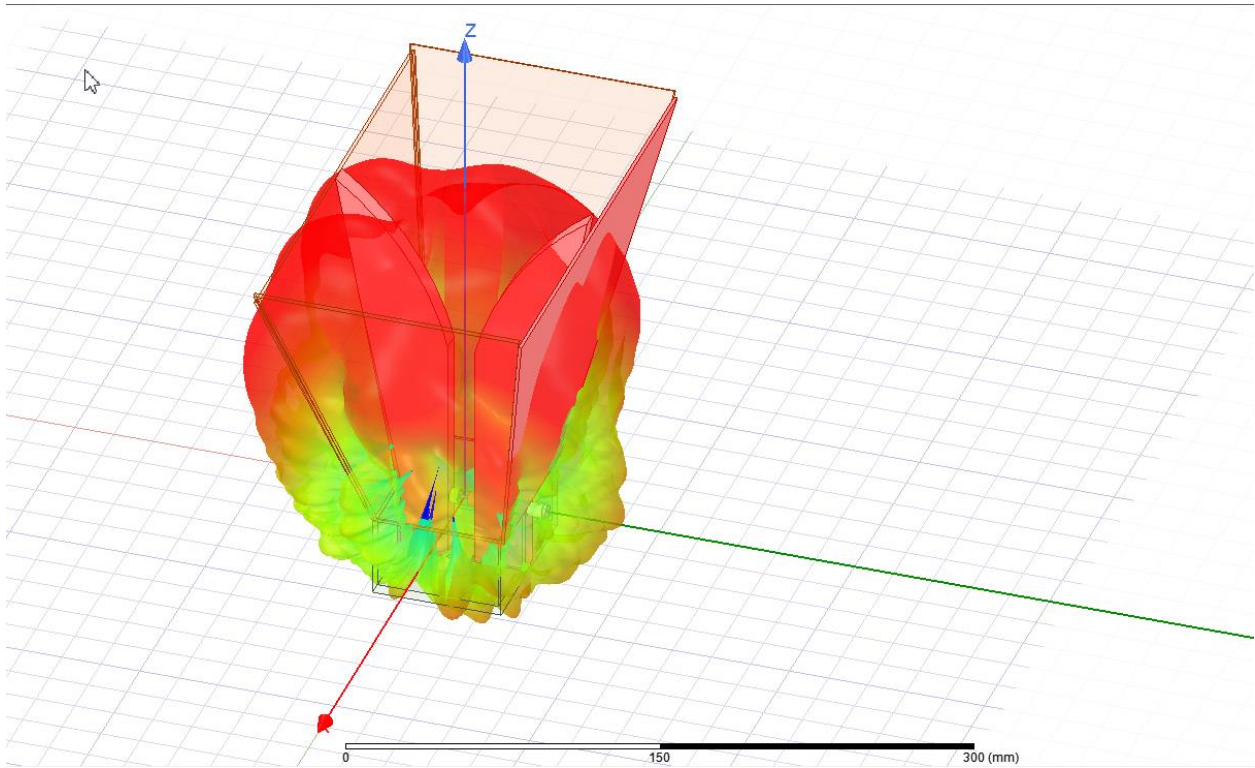

Horn Antenna

HA-4-8-X-X

C-Band Horn Antenna

Max: 12.3
12.5
0.0
-12.5
-25.0
-37.5
Min: -34.2

dB(GainTotal)

0
13 Theta (deg)

240
120
13
120
Phi (deg)

Report: 1_Horn_340_580 - 1_6_3-4GHz_Good_4-18,40GHz - New Report - New Tr... X

Context

Solution: Setup1 : LastAdaptive

Geometry: Infinte Sphere1

Update Report

Real time

Trace Families

Families : 1 available

Sweeps Available variations

Variable	Value	Edit
Freq	5GHz	...

Nominals:

Output Variables... Options...

Report: 1_Horn_340_580 - 1_6_3-4GHz_Good_4-18,40GHz - Gain Plot 11 - dB(Gai... X

Context

Solution: Setup1 : LastAdaptive

Geometry: Infinite Sphere1

Update Report

Real time

Output Variables... Options...

Trace Families Families Display

Families : 3 available

Sweeps Available variations

Variable	Value	Edit
Phi	0deg, 30deg, 60deg	...
Freq	5GHz	...

Nominals: