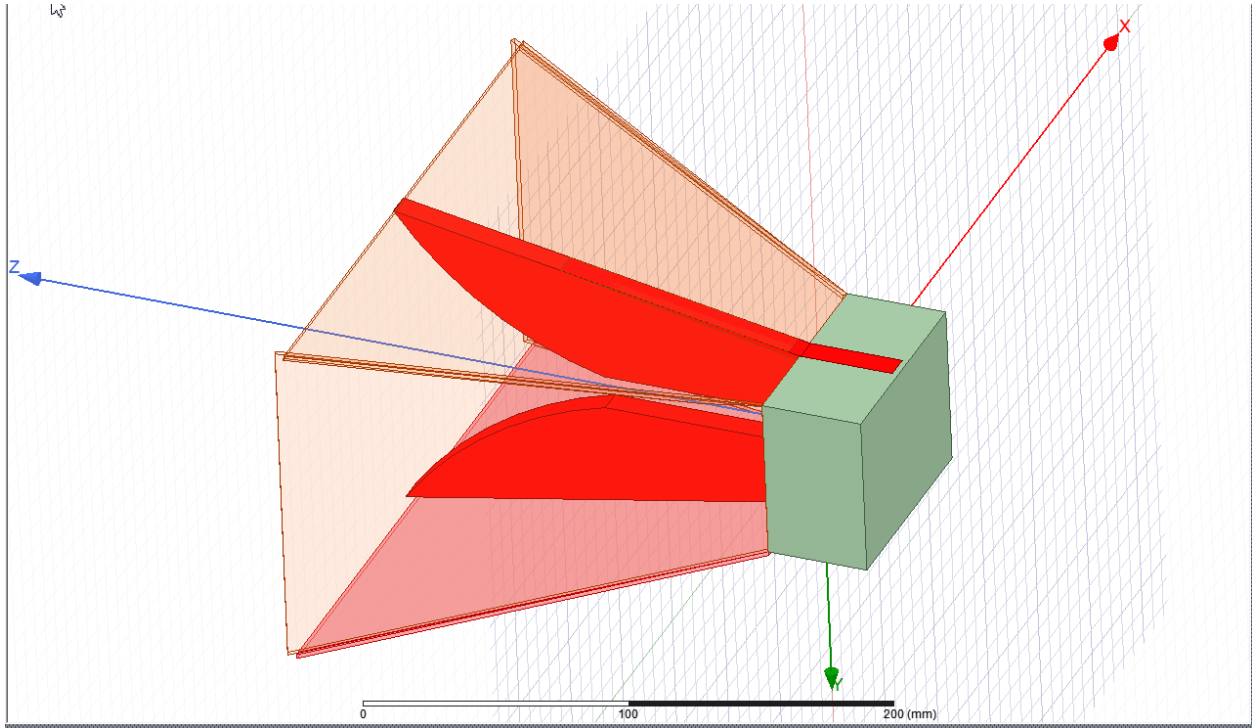

Horn Antenna

HA-4-8-X-X

C-Band Horn Antenna

Max: 12.3
12.5
0.0
-12.5
-25.0
-37.5
Min: -34.2

dB(GainTotal)

0
13 Theta (deg)

240
120
13
120
Phi (deg)

Report: 1_Horn_340_580 - 1_6_3-4GHz_Good_4-18,40GHz - New Report - New Tr... X

Context

Solution: Setup1 : LastAdaptive

Geometry: Infinte Sphere1

Update Report

Real time

Trace Families

Families : 1 available

Sweeps Available variations

Variable	Value	Edit
Freq	5GHz	...

Nominals:

Output Variables... Options...

Report: 1_Horn_340_580 - 1_6_3-4GHz_Good_4-18,40GHz - Gain Plot 11 - dB(Gai... X

Context

Solution: Setup1 : LastAdaptive

Geometry: Infinite Sphere1

Update Report

Real time

Output Variables... Options...

Trace Families Families Display

Families : 3 available

Sweeps Available variations

Variable	Value	Edit
Phi	0deg, 30deg, 60deg	...
Freq	5GHz	...

Nominals: