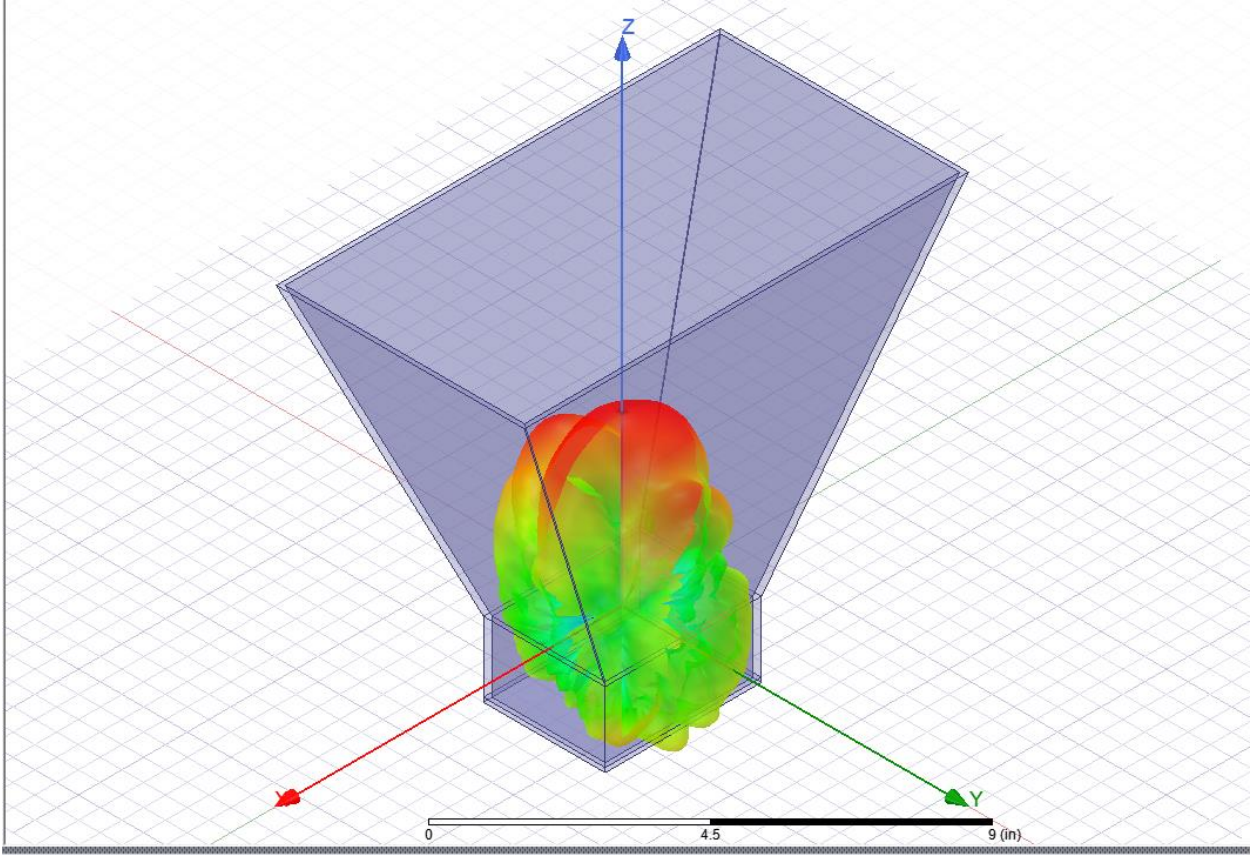

HA-26-XN-X
Horn Antenna 2-6GHz

Report: Horn_1227MHz - 1_Horn1_Antenna_Baseline - Gain Plot 22 - dB(GainTot... X

Context

Solution: Setup1 : LastAdaptive

Geometry: infSphere

Update Report

Real time

Output Variables... Options...

Trace Families Families Display

Families : 3 available

Sweeps Available variations

Variable	Value	Edit
Phi	0deg, 30deg, 60deg	...
Freq	2.2GHz	...

Nominals: Airbox_dist, FlareA, FlareB, Hor

Report: Horn_1227MHz - 1_Horn1_Antenna_Baseline - Gain Plot 16 - dB(GainTot... X

Context

Solution: Setup1 : LastAdaptive

Geometry: infSphere

Update Report

Real time

Output Variables... Options...

Trace Families

Families : 1 available