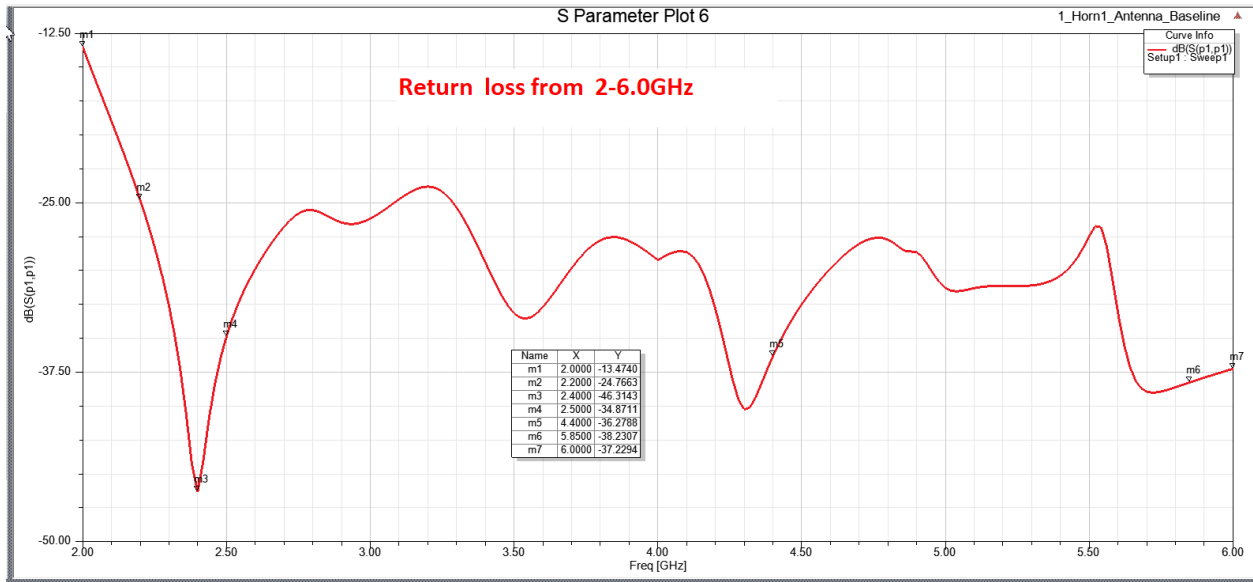

HA-26-XN-X
Horn Antenna 2-6GHz

Report: Horn_1227MHz - 1_Horn1_Antenna_Baseline - Gain Plot 22 - dB(GainTot... X

Context

Solution: Setup1 : LastAdaptive

Geometry: infSphere

Update Report

Real time

Output Variables... Options...

Trace Families Families Display

Families : 3 available

Sweeps Available variations

Variable	Value	Edit
Phi	0deg, 30deg, 60deg	...
Freq	2.2GHz	...

Nominals: Airbox_dist, FlareA, FlareB, Hor

Report: Horn_1227MHz - 1_Horn1_Antenna_Baseline - Gain Plot 16 - dB(GainTot... X

Context

Solution: Setup1 : LastAdaptive

Geometry: infSphere

Update Report

Real time

Output Variables... Options...

Trace Families

Families : 1 available