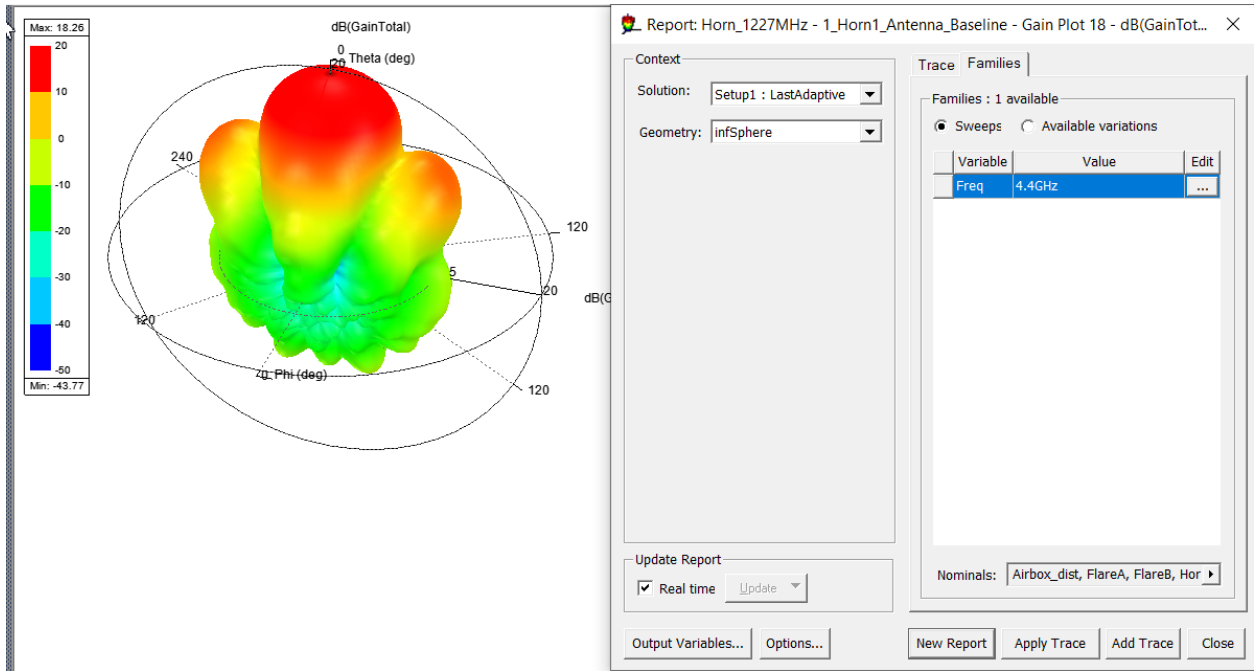

Trace Families Families Display

Families : 3 available

Sweeps Available variations

Variable	Value	Edit
Phi	0deg, 30deg, 60deg	...
Freq	2.2GHz	...

Nominals: Airbox_dist, FlareA, FlareB, Hor

Report: Horn_1227MHz - 1_Horn1_Antenna_Baseline - Gain Plot 16 - dB(GainTot... X

Context

Solution: Setup1 : LastAdaptive

Geometry: infSphere

Update Report

Real time

Output Variables... Options...

Trace Families

Families : 1 available

Sweeps Available variations

Variable	Value	Edit
Freq	2.4GHz	...

Nominals: Airbox_dist, FlareA, FlareB, Hor

Context

Solution: Setup1 : LastAdaptive

Geometry: infSphere

Update Report

Real time

Output Variables... Options...

Trace Families Families Display

Families : 3 available

Sweeps Available variations

Variable	Value	Edit
Phi	0deg, 30deg, 60deg	...
Freq	5.85GHz	...

Nominals: Airbox_dist, FlareA, FlareB, Hor