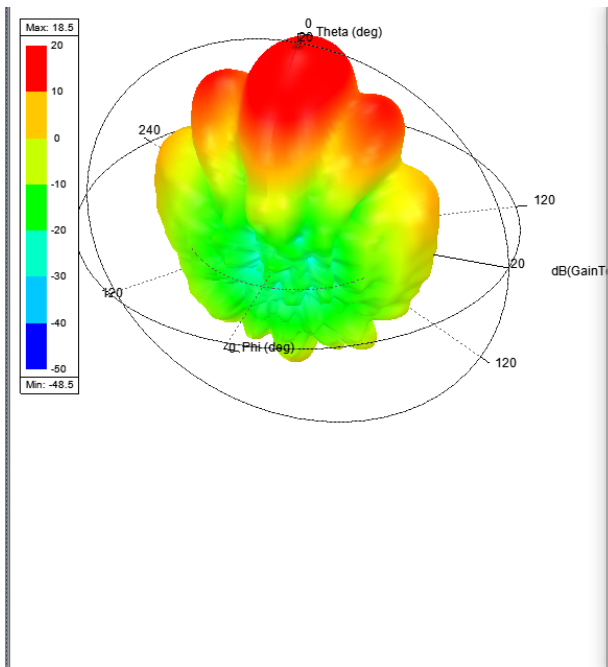

Trace Families Families Display

Families : 3 available

Sweeps Available variations

Variable	Value	Edit
Phi	0deg, 30deg, 60deg	...
Freq	2.2GHz	...

Nominals: Airbox_dist, FlareA, FlareB, Hor

Report: Horn_1227MHz - 1_Horn1_Antenna_Baseline - Gain Plot 16 - dB(GainTot... X

Context

Solution: Setup1 : LastAdaptive

Geometry: infSphere

Update Report

Real time

Output Variables... Options...

Trace Families

Families : 1 available

Sweeps Available variations

Variable	Value	Edit
Freq	2.4GHz	...

Nominals: Airbox_dist, FlareA, FlareB, Hor

Context

Solution: Setup1 : LastAdaptive

Geometry: infSphere

Update Report

Real time

Output Variables... Options...

Trace Families Families Display

Families : 3 available

Sweeps Available variations

Variable	Value	Edit
Phi	0deg, 30deg, 60deg	...
Freq	5.85GHz	...

Nominals: Airbox_dist, FlareA, FlareB, Hor