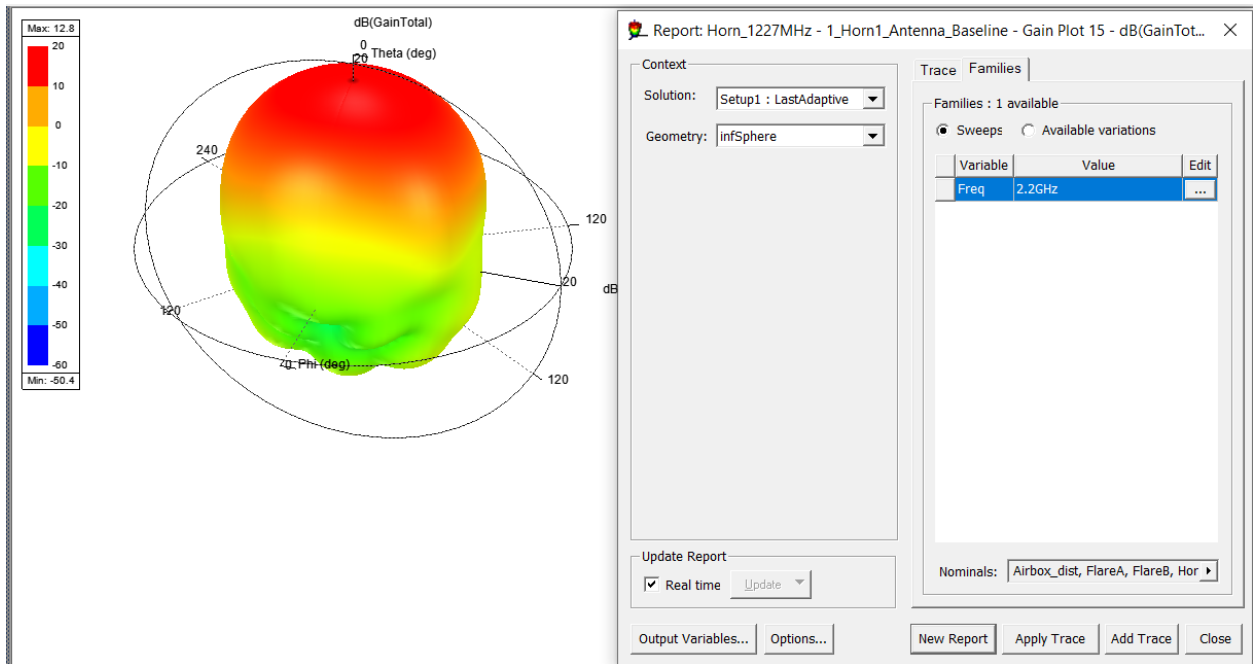

HA-26-XN-X
Horn Antenna 2-6GHz

Report: Horn_1227MHz - 1_Horn1_Antenna_Baseline - Gain Plot 22 - dB(GainTot... X

Context

Solution: Setup1 : LastAdaptive

Geometry: infSphere

Update Report

Real time

Output Variables... Options...

Trace Families Families Display

Families : 3 available

Sweeps Available variations

Variable	Value	Edit
Phi	0deg, 30deg, 60deg	...
Freq	2.2GHz	...

Nominals: Airbox_dist, FlareA, FlareB, Hor

Report: Horn_1227MHz - 1_Horn1_Antenna_Baseline - Gain Plot 16 - dB(GainTot... X

Context

Solution: Setup1 : LastAdaptive

Geometry: infSphere

Update Report

Real time

Output Variables... Options...

Trace Families

Families : 1 available