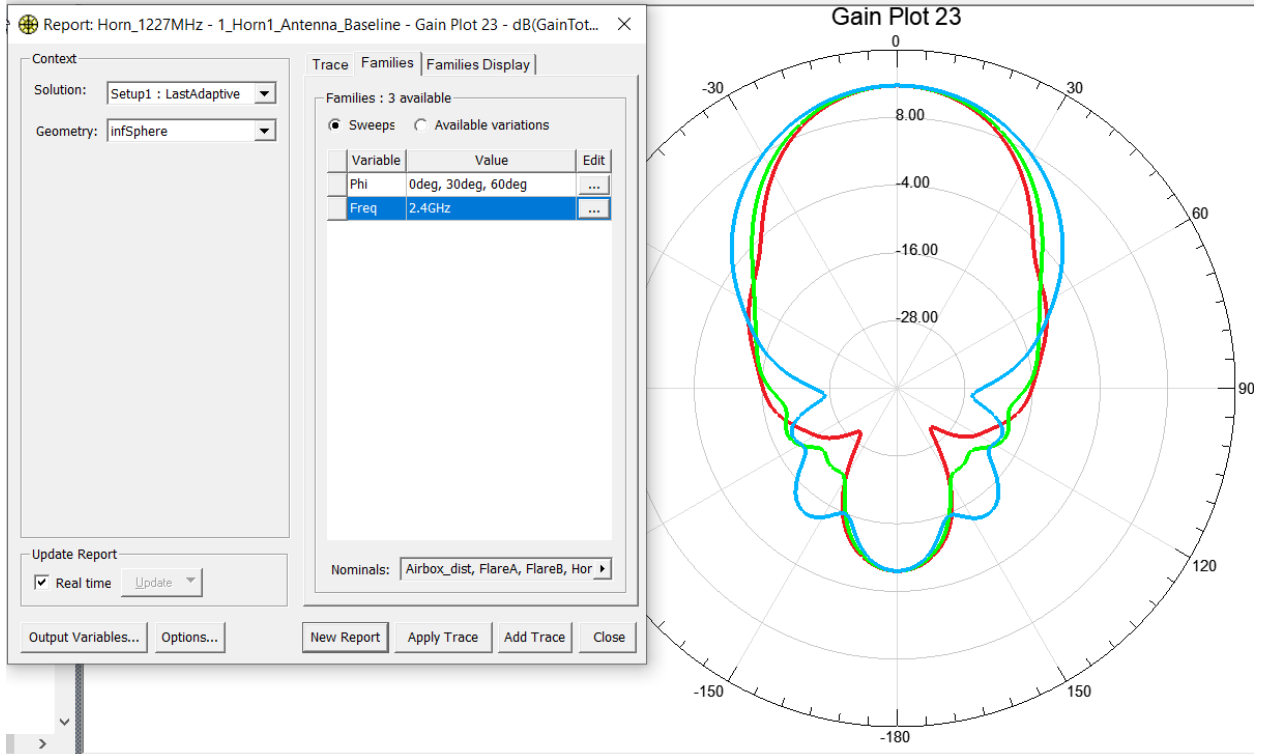

Trace Families Families Display

Families : 3 available

Sweeps Available variations

Variable	Value	Edit
Phi	0deg, 30deg, 60deg	...
Freq	2.2GHz	...

Nominals: Airbox_dist, FlareA, FlareB, Hor

Report: Horn_1227MHz - 1_Horn1_Antenna_Baseline - Gain Plot 16 - dB(GainTot... X

Context

Solution: Setup1 : LastAdaptive

Geometry: infSphere

Update Report

Real time

Output Variables... Options...

Trace Families

Families : 1 available

Sweeps Available variations

Variable	Value	Edit
Freq	2.4GHz	...

Nominals: Airbox_dist, FlareA, FlareB, Hor

Context

Solution: Setup1 : LastAdaptive

Geometry: infSphere

Update Report

Real time

Output Variables... Options...

Trace Families Families Display

Families : 3 available

Sweeps Available variations

Variable	Value	Edit
Phi	0deg, 30deg, 60deg	...
Freq	5.85GHz	...

Nominals: Airbox_dist, FlareA, FlareB, Hor