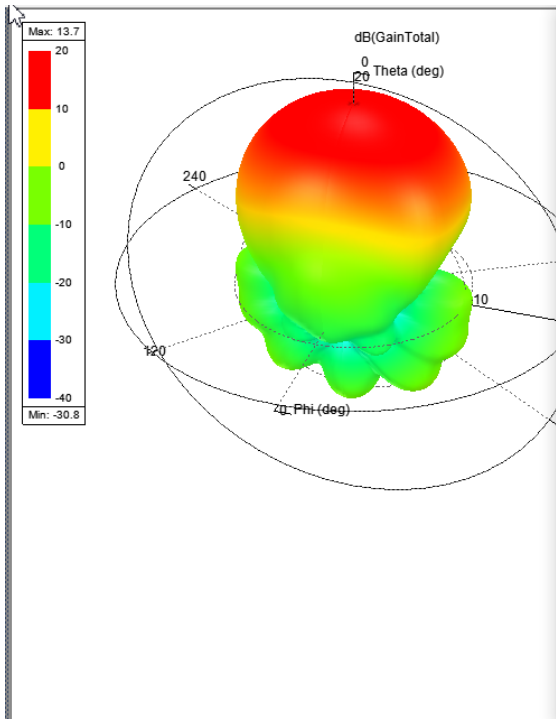

HA-26-XN-X
Horn Antenna 2-6GHz

Report: Horn_1227MHz - 1_Horn1_Antenna_Baseline - Gain Plot 22 - dB(GainTot... X

Context

Solution: Setup1 : LastAdaptive

Geometry: infSphere

Update Report

Real time

Output Variables... Options...

Trace Families Families Display

Families : 3 available

Sweeps Available variations

Variable	Value	Edit
Phi	0deg, 30deg, 60deg	...
Freq	2.2GHz	...

Nominals: Airbox_dist, FlareA, FlareB, Hor

Report: Horn_1227MHz - 1_Horn1_Antenna_Baseline - Gain Plot 16 - dB(GainTot... X

Context

Solution: Setup1 : LastAdaptive

Geometry: infSphere

Update Report

Real time

Output Variables... Options...

Trace Families

Families : 1 available