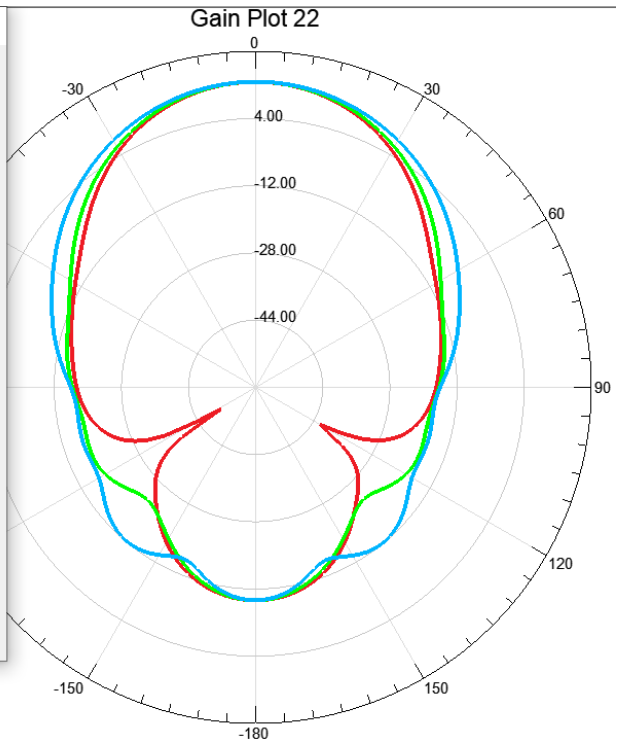

HA-26-XN-X
Horn Antenna 2-6GHz

Report: Horn_1227MHz - 1_Horn1_Antenna_Baseline - Gain Plot 22 - dB(GainTot... X

Context

Solution: Setup1 : LastAdaptive

Geometry: infSphere

Update Report

Real time

Output Variables... Options...

Trace Families Families Display

Families : 3 available

Sweeps Available variations

Variable	Value	Edit
Phi	0deg, 30deg, 60deg	...
Freq	2.2GHz	...

Nominals: Airbox_dist, FlareA, FlareB, Hor

Report: Horn_1227MHz - 1_Horn1_Antenna_Baseline - Gain Plot 16 - dB(GainTot... X

Context

Solution: Setup1 : LastAdaptive

Geometry: infSphere

Update Report

Real time

Output Variables... Options...

Trace Families

Families : 1 available