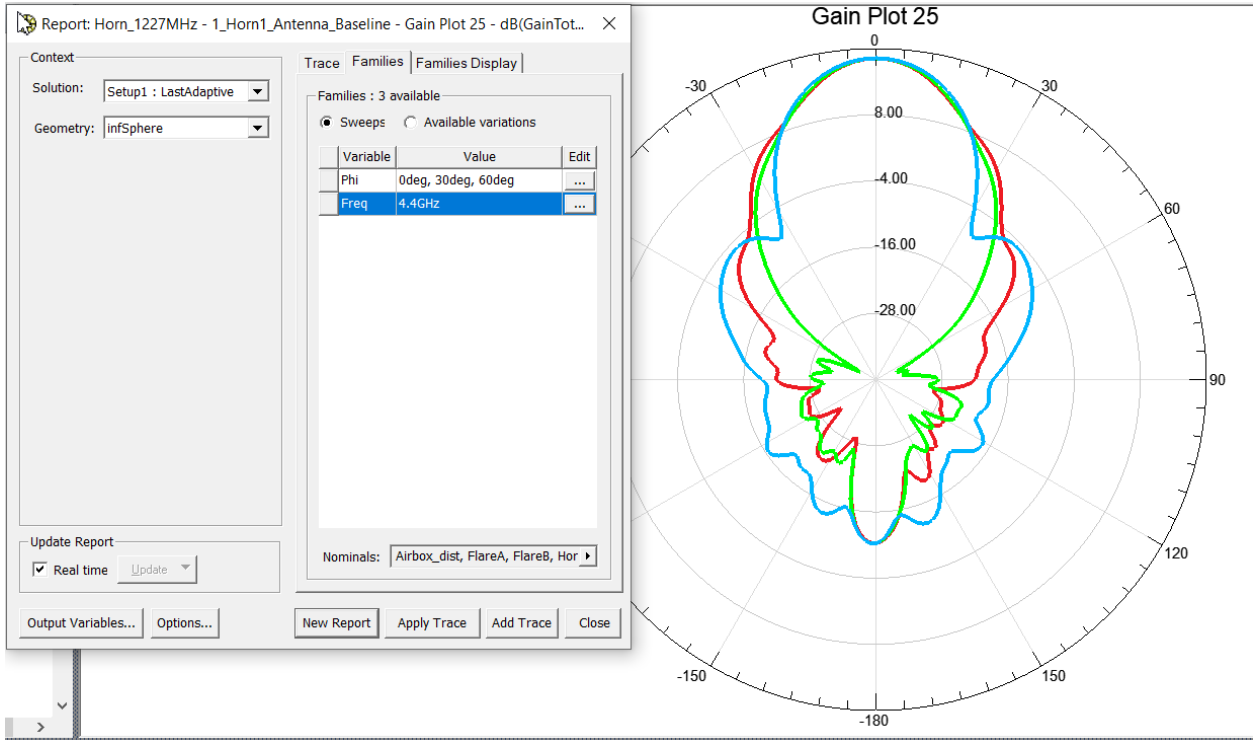

Trace Families Families Display

Families : 3 available

Sweeps Available variations

Variable	Value	Edit
Phi	0deg, 30deg, 60deg	...
Freq	2.2GHz	...

Nominals: Airbox_dist, FlareA, FlareB, Hor

Report: Horn_1227MHz - 1_Horn1_Antenna_Baseline - Gain Plot 16 - dB(GainTot... X

Context

Solution: Setup1 : LastAdaptive

Geometry: infSphere

Update Report

Real time

Output Variables... Options...

Trace Families

Families : 1 available

Sweeps Available variations

Variable	Value	Edit
Freq	2.4GHz	...

Nominals: Airbox_dist, FlareA, FlareB, Hor

Context

Solution: Setup1 : LastAdaptive

Geometry: infSphere

Update Report

Real time

Output Variables... Options...

Trace Families Families Display

Families : 3 available

Sweeps Available variations

Variable	Value	Edit
Phi	0deg, 30deg, 60deg	...
Freq	5.85GHz	...

Nominals: Airbox_dist, FlareA, FlareB, Hor