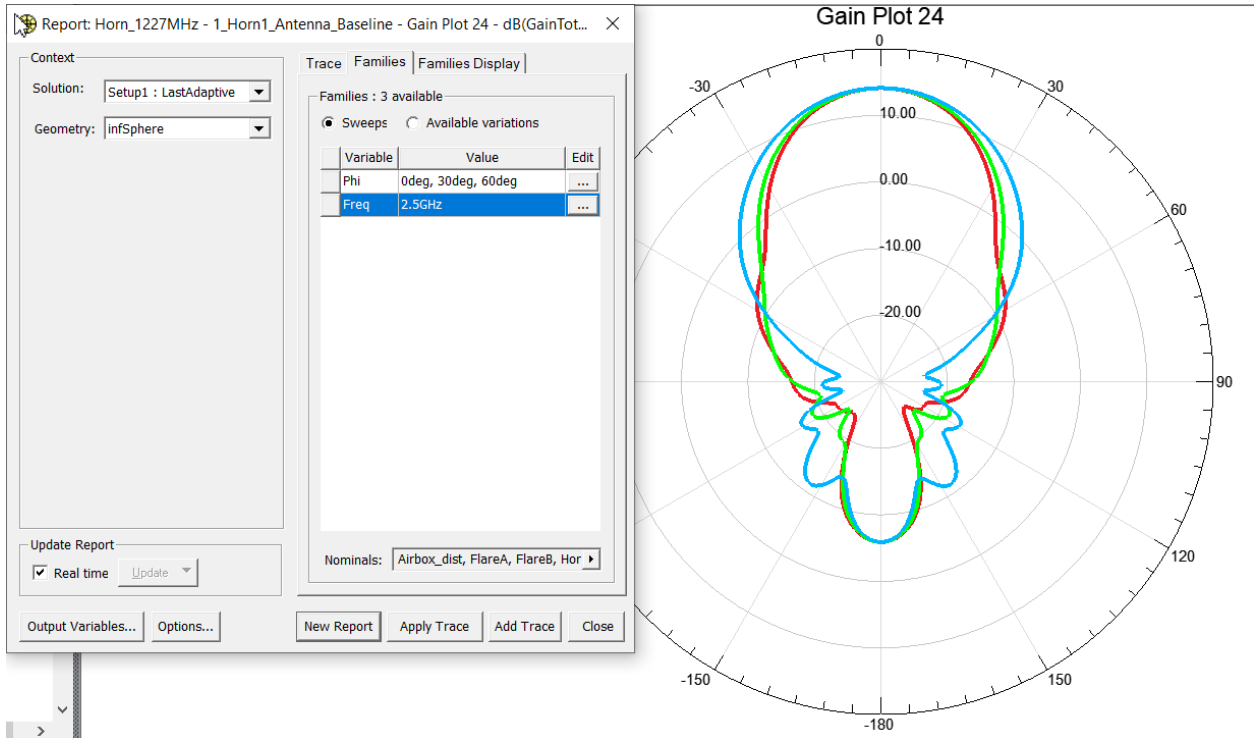

Trace Families Families Display

Families : 3 available

Sweeps Available variations

Variable	Value	Edit
Phi	0deg, 30deg, 60deg	...
Freq	2.2GHz	...

Nominals: Airbox_dist, FlareA, FlareB, Hor

Report: Horn_1227MHz - 1_Horn1_Antenna_Baseline - Gain Plot 16 - dB(GainTot... X

Context

Solution: Setup1 : LastAdaptive

Geometry: infSphere

Update Report

Real time

Output Variables... Options...

Trace Families

Families : 1 available

Sweeps Available variations

Variable	Value	Edit
Freq	2.4GHz	...

Nominals: Airbox_dist, FlareA, FlareB, Hor

Context

Solution: Setup1 : LastAdaptive

Geometry: infSphere

Update Report

Real time

Output Variables... Options...

Trace Families Families Display

Families : 3 available

Sweeps Available variations

Variable	Value	Edit
Phi	0deg, 30deg, 60deg	...
Freq	5.85GHz	...

Nominals: Airbox_dist, FlareA, FlareB, Hor