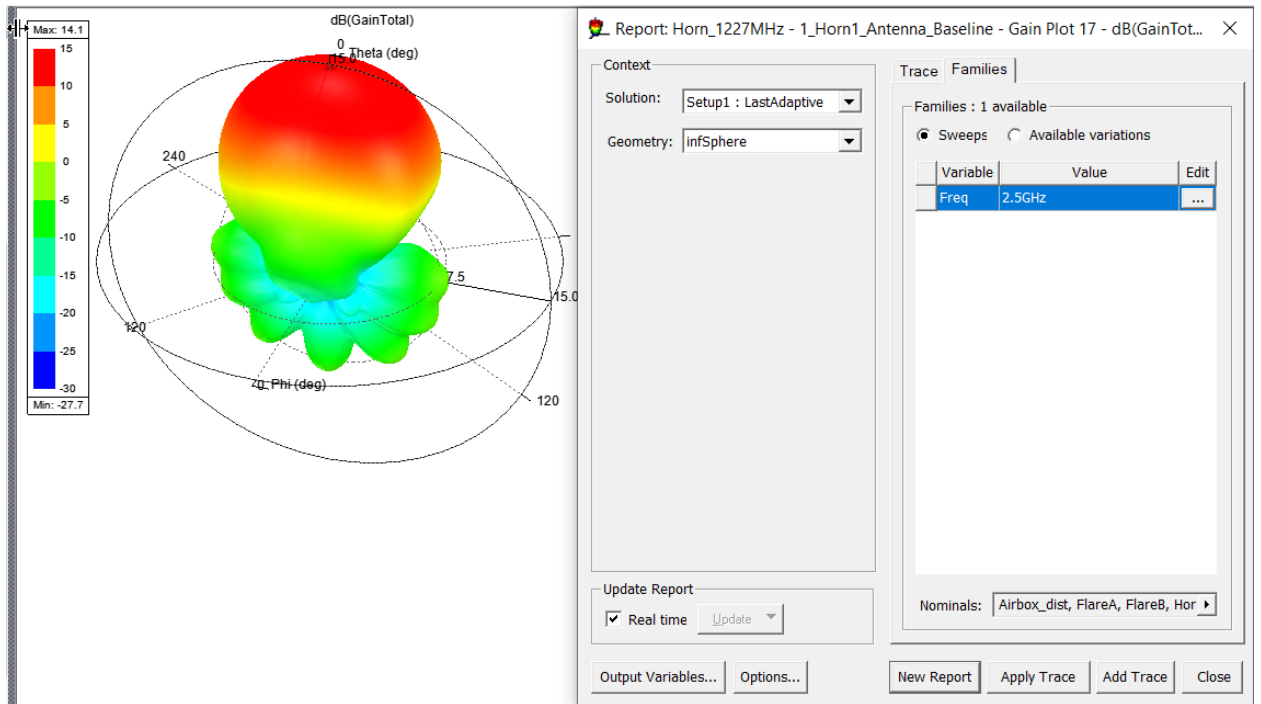

Trace Families Families Display

Families : 3 available

Sweeps Available variations

Variable	Value	Edit
Phi	0deg, 30deg, 60deg	...
Freq	2.2GHz	...

Nominals: Airbox_dist, FlareA, FlareB, Hor

Report: Horn_1227MHz - 1_Horn1_Antenna_Baseline - Gain Plot 16 - dB(GainTot... X

Context

Solution: Setup1 : LastAdaptive

Geometry: infSphere

Update Report

Real time

Output Variables... Options...

Trace Families

Families : 1 available

Sweeps Available variations

Variable	Value	Edit
Freq	2.4GHz	...

Nominals: Airbox_dist, FlareA, FlareB, Hor

Context

Solution: Setup1 : LastAdaptive

Geometry: infSphere

Update Report

Real time

Output Variables... Options...

Trace Families Families Display

Families : 3 available

Sweeps Available variations

Variable	Value	Edit
Phi	0deg, 30deg, 60deg	...
Freq	5.85GHz	...

Nominals: Airbox_dist, FlareA, FlareB, Hor