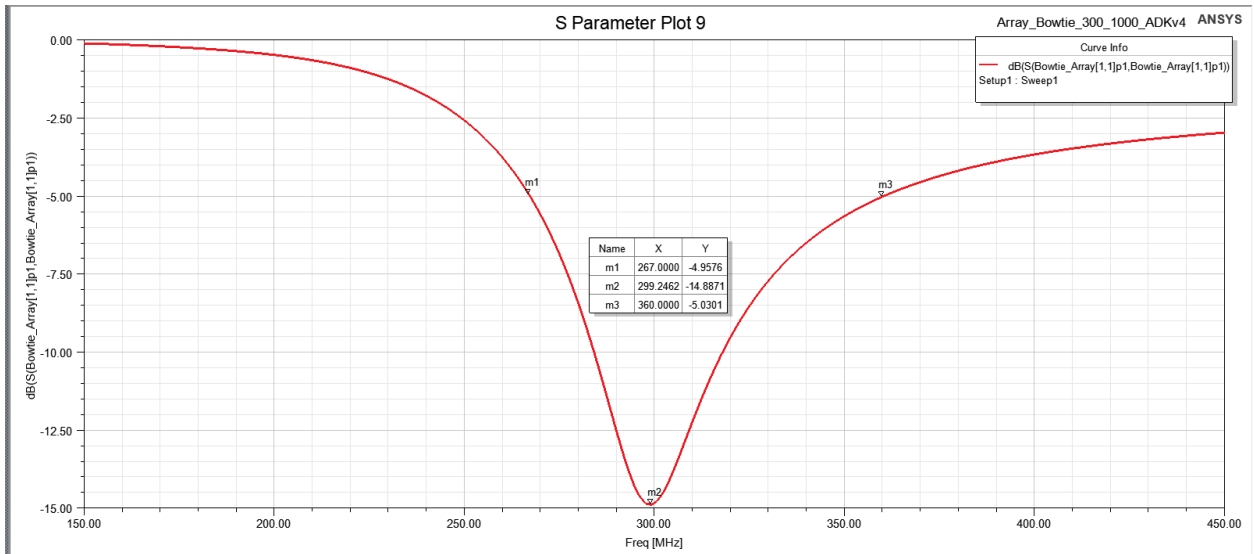

BT-4x1\_Bowtie Array Antenna  
Frequency:300MHz

BT-4x1\_Bowtie Array Antenna Frequency:300MHz

Designed: Victor Dat

Gain Plot 62

Gain:  $4 \times 1 = 4.88 \text{ dB}$   
Frequency: 300 MHz