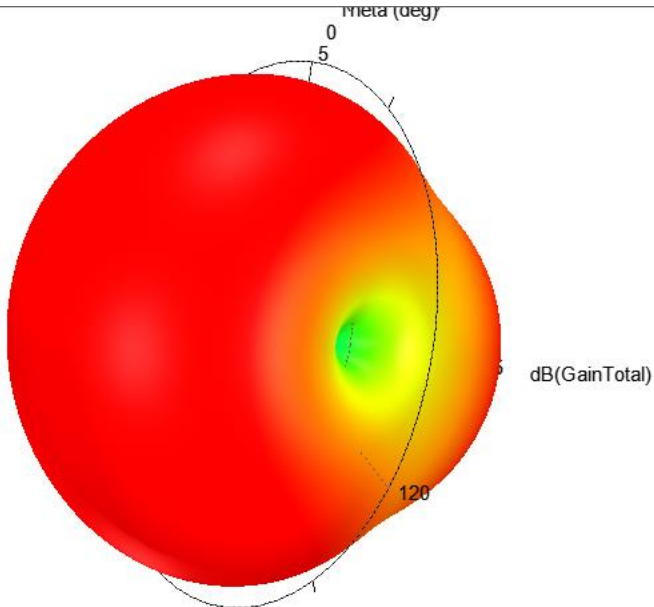

BT-4x1\_Bowtie Array Antenna  
Frequency:300MHz

BT-4x1\_Bowtie Array Antenna Frequency:300MHz

Designed: Victor Dat

Gain Plot 62

Gain:  $4 \times 1 = 4.88 \text{ dB}$   
Frequency: 300 MHz