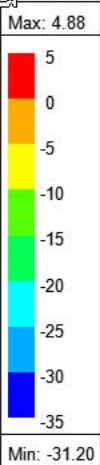

BT-4x1\_Bowtie Array Antenna  
Frequency:300MHz

BT-4x1\_Bowtie Array Antenna Frequency:300MHz

Designed: Victor Dat

Gain Plot 62

Gain:  $4 \times 1 = 4.88 \text{ dB}$   
Frequency: 300 MHz