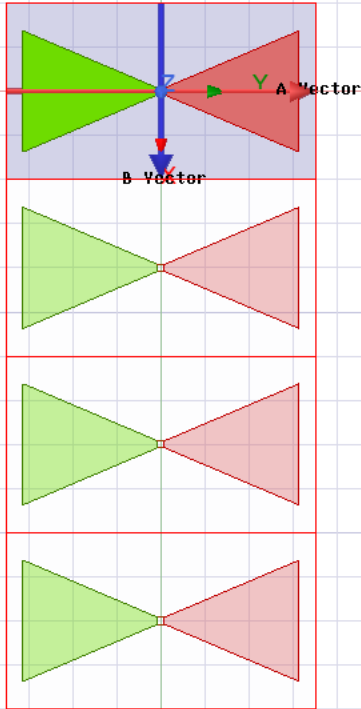

BT-4x1\_Bowtie Array Antenna  
Frequency:300MHz

BT-4x1\_Bowtie Array Antenna Frequency:300MHz

Designed: Victor Dat

Gain Plot 62

Gain:  $4 \times 1 = 4.88 \text{ dB}$   
Frequency: 300 MHz