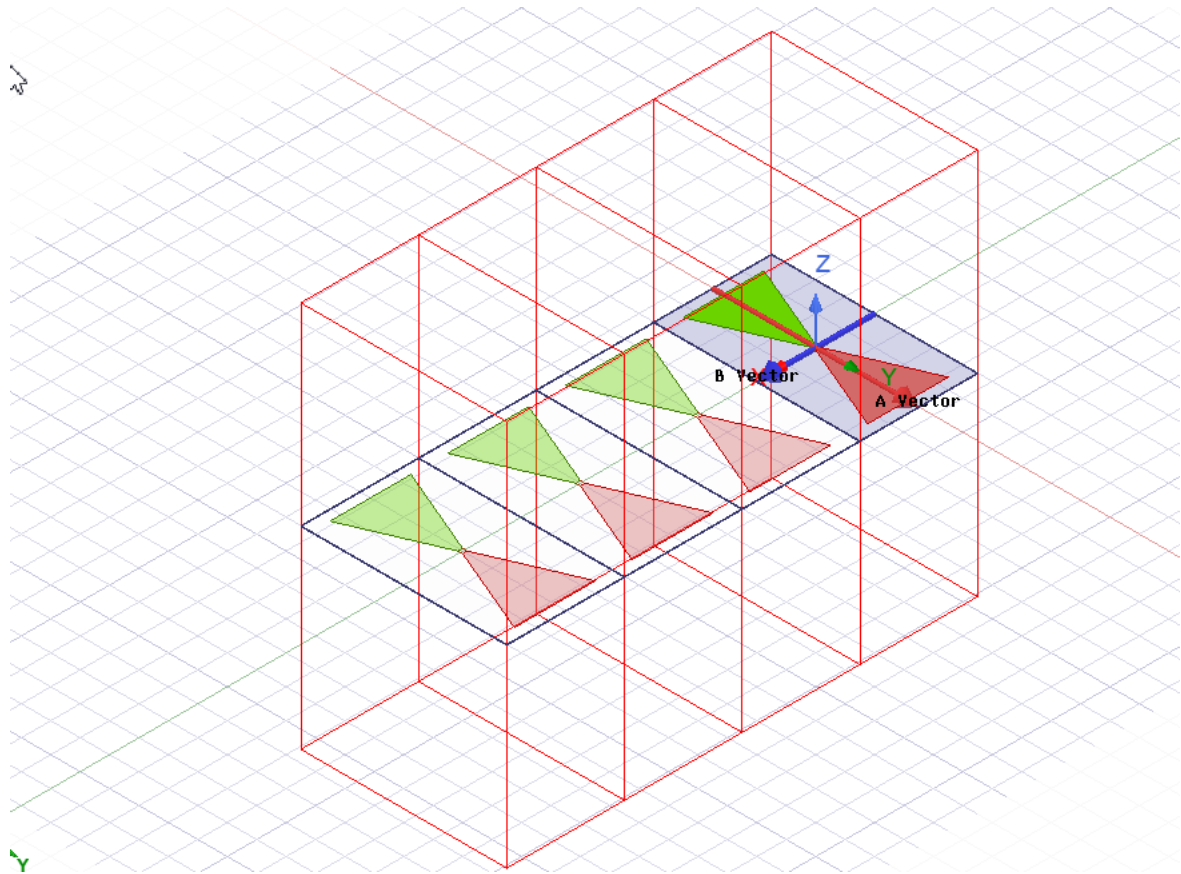

BT-4x1\_Bowtie Array Antenna  
Frequency:300MHz

BT-4x1\_Bowtie Array Antenna Frequency:300MHz

Designed: Victor Dat

Gain Plot 62

Gain:  $4 \times 1 = 4.88 \text{ dB}$   
Frequency: 300 MHz