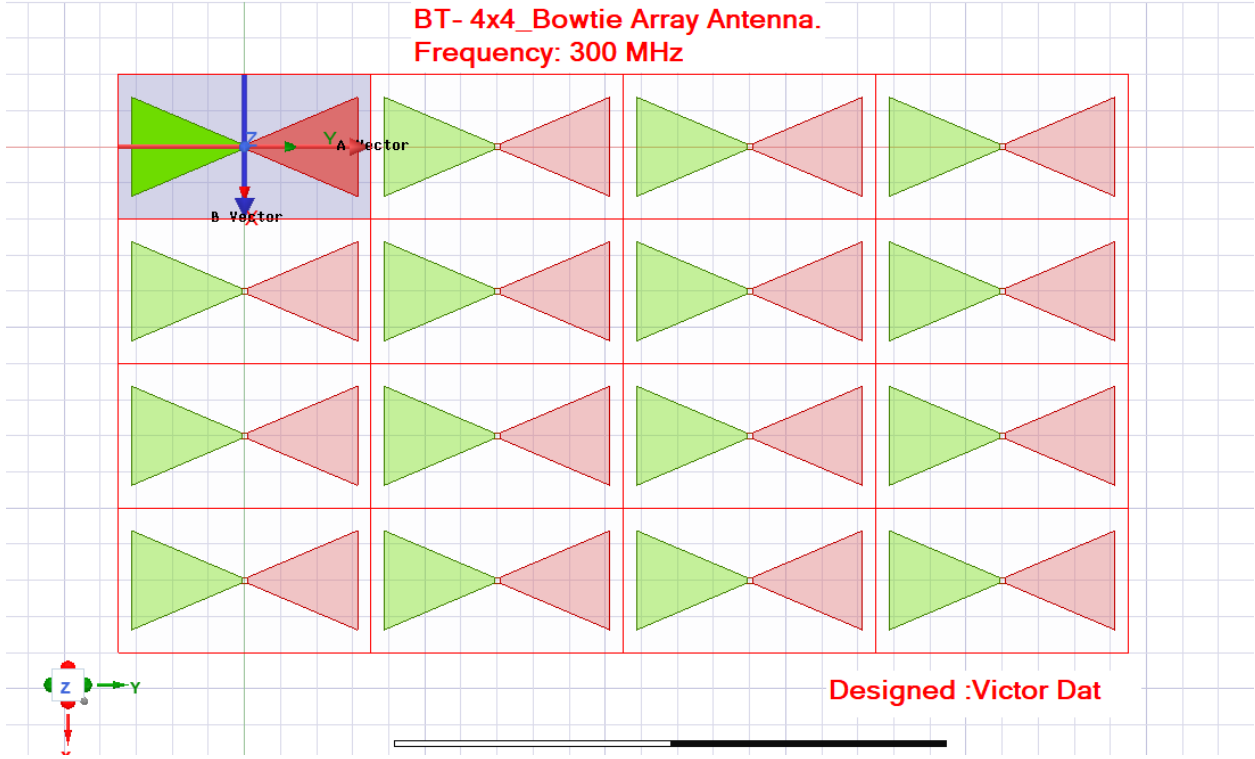

BT-4x4_Bowtie Array Antenna
Frequency:300MHz

Gain Plot 4

Gain: 4x4=5.63 dB

2/2