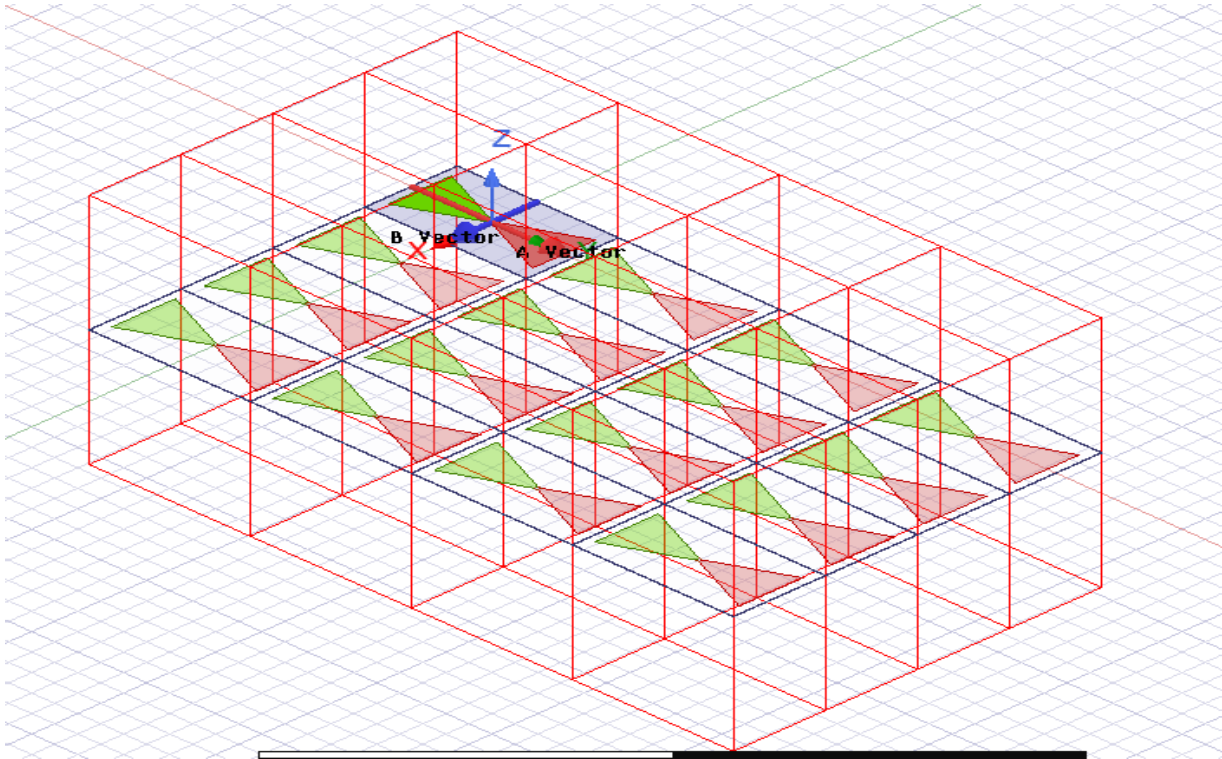

BT-4x4_Bowtie Array Antenna
Frequency:300MHz

Gain Plot 4

Gain: 4x4=5.63 dB

2/2