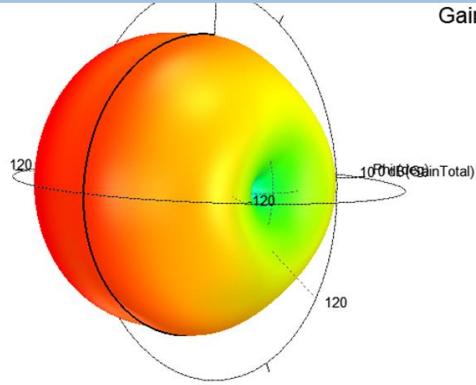

BT-4x4_Bowtie Array Antenna
Frequency:300MHz

Gain Plot 4

Gain: 4x4=5.63 dB

2/2