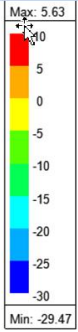

BT-4x4_Bowtie Array Antenna
Frequency:300MHz

Gain Plot 4

Gain: 4x4=5.63 dB

2/2