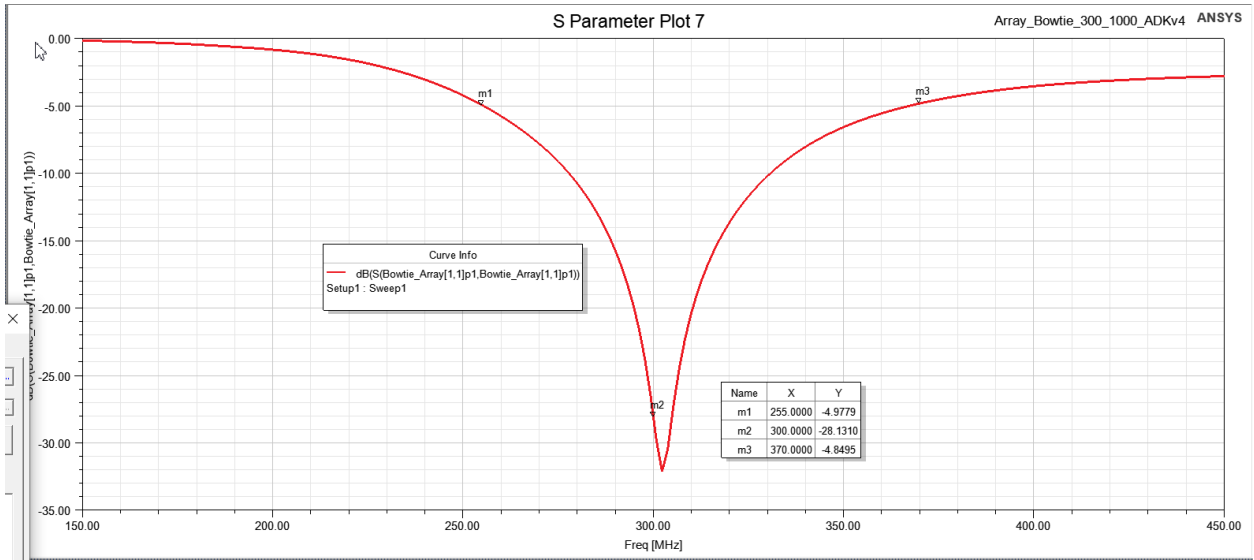

BT-4x4_Bowtie Array Antenna
Frequency:300MHz

Gain Plot 4

Gain: 4x4=5.63 dB

2/2