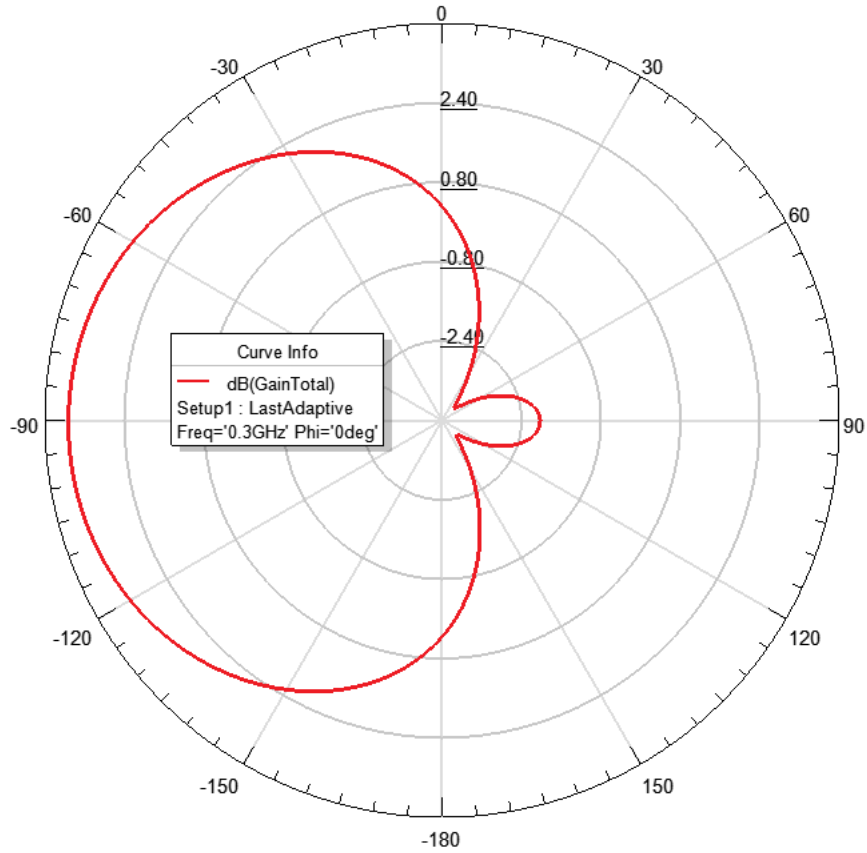

BT-4x4_Bowtie Array Antenna
Frequency:300MHz

Gain Plot 4

Gain: 4x4=5.63 dB

2/2